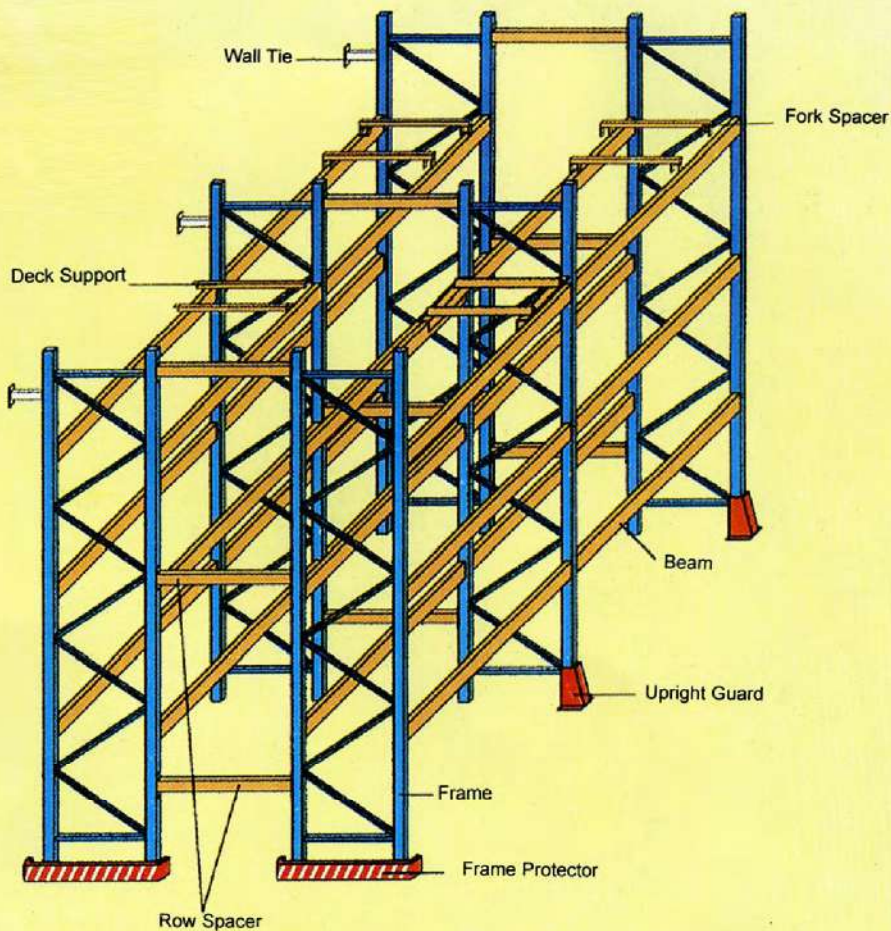

FRAME DETAILS

BOX BEAM (ORANGE)

Length \ Sizes (mm)	80 x 50	100 x 50	125 x 50
2400mm	1000kg	2000kg	2500kg
2400mm		1700kg	2100kg

GL UPRIGHT (Blue)

STANDARD LENGTH:

1. 3000mm
2. 4500mm
3. 6000mm

THICKNESS = 2mm

OTHER SIZES ALSO AVAILABLE

Fork Spacer

Pallet Supports

Drum Cradle

Row Spacers

TYPICAL PALLET RACKING

Frame Protector

Upright Guards

Foot Plate

Safety Lock

Wall Ties