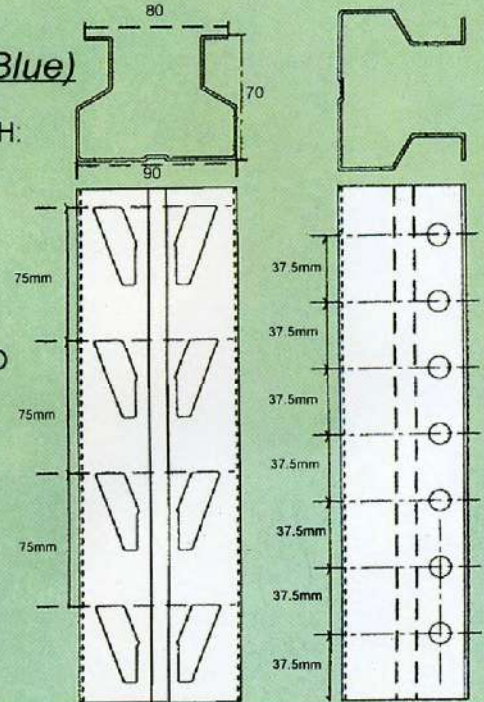

FRAME DETAILS

BOX BEAM (ORANGE)

Length \ Sizes (mm)	80 x 50	100 x 50	125 x 50
2400mm	1000kg	2000kg	2500kg
2400mm		1700kg	2100kg

GL UPRIGHT (Blue)

STANDARD LENGTH:

1. 3000mm
2. 4500mm
3. 6000mm

THICKNESS = 2mm

OTHER SIZES ALSO AVAILABLE

Fork Spacer

Pallet Supports

Drum Cradle

Row Spacers

TYPICAL PALLET RACKING

Frame Protector

Upright Guards

Foot Plate

Safety Lock

Wall Ties