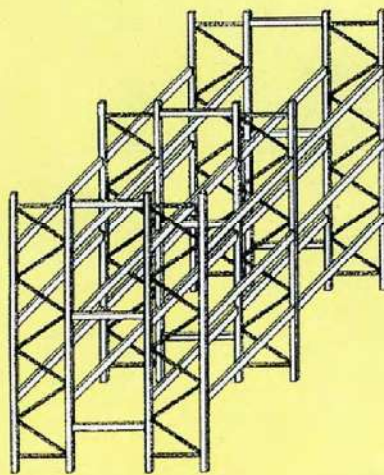

FRAME DETAILS

BOX BEAM (ORANGE)

Length \ Sizes (mm)	80 x 50	100 x 50	125 x 50
2400mm	1000kg	2000kg	2500kg
2400mm		1700kg	2100kg

GL UPRIGHT (Blue)

STANDARD LENGTH:

1. 3000mm
2. 4500mm
3. 6000mm

THICKNESS = 2mm

OTHER SIZES ALSO AVAILABLE

Fork Spacer

Pallet Supports

Drum Cradle

Row Spacers

TYPICAL PALLET RACKING

Frame Protector

Upright Guards