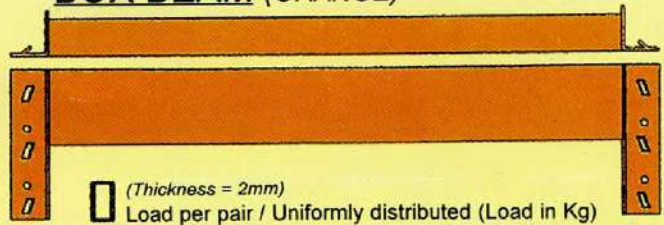

FRAME DETAILS

BOX BEAM (ORANGE)

Length \ Sizes (mm)	80 x 50	100 x 50	125 x 50
2400mm	1000kg	2000kg	2500kg
2400mm		1700kg	2100kg

GL UPRIGHT (Blue)

STANDARD LENGTH:

1. 3000mm
2. 4500mm
3. 6000mm

THICKNESS = 2mm