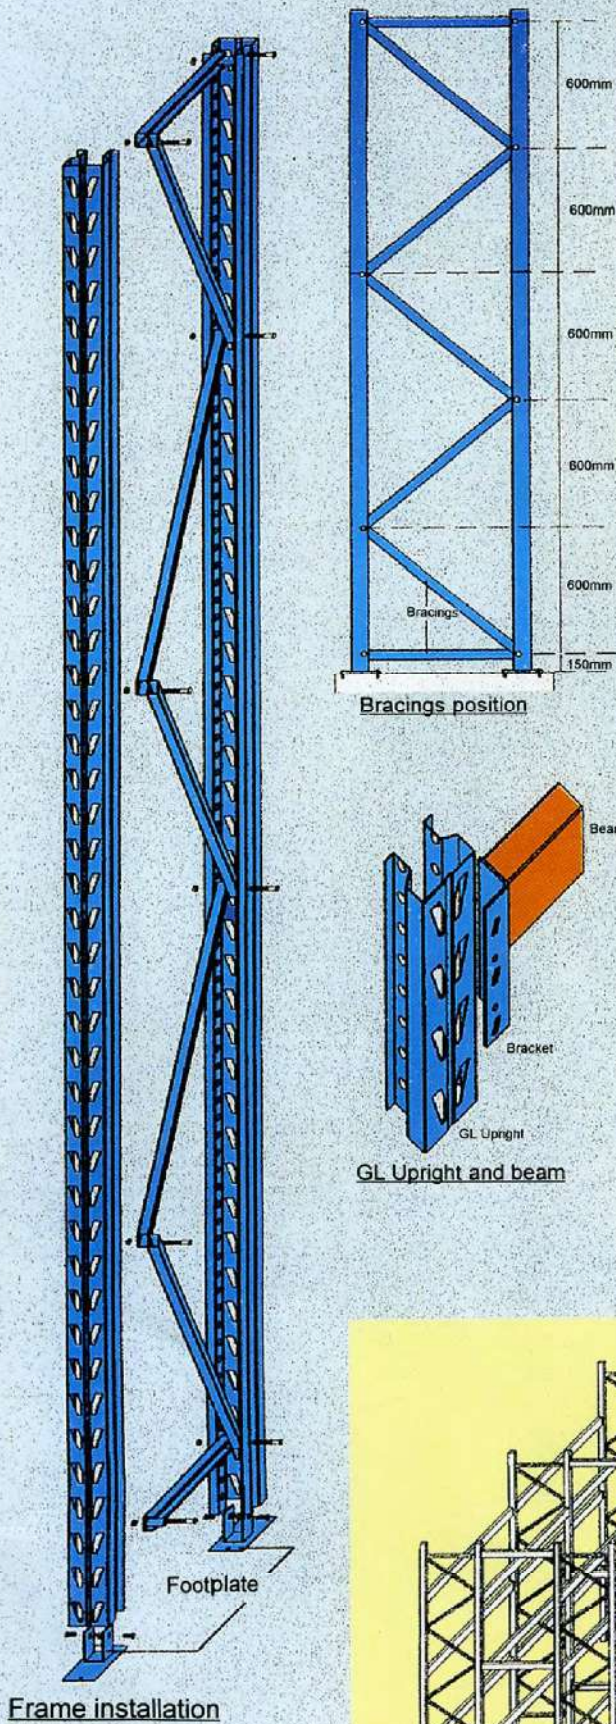

FRAME DETAILS

BOX BEAM (ORANGE)

Length \ Sizes (mm)	80 x 50	100 x 50	125 x 50
2400mm	1000kg	2000kg	2500kg
2400mm		1700kg	2100kg

GL UPRIGHT (Blue)

STANDARD LENGTH:

1. 3000mm
2. 4500mm
3. 6000mm

THICKNESS = 2mm

OTHER SIZES ALSO AVAILABLE

Fork Spacer

Pallet Supports

Drum Cradle

Row Spacers

TYPICAL PALLET RACKING

Frame Protector

Upright Guards

Foot Plate

Safety Lock

Wall Ties