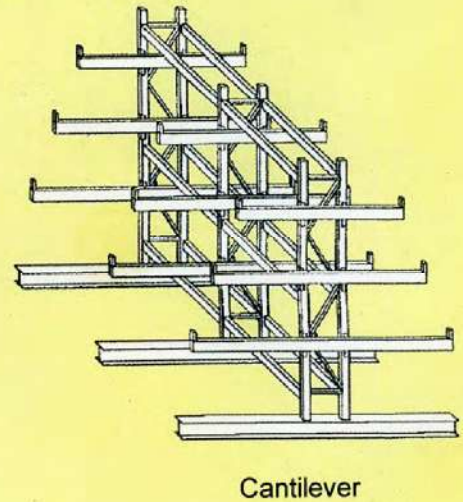

FRAME DETAILS

BOX BEAM (ORANGE)

Length \ Sizes (mm)	80 x 50	100 x 50	125 x 50
2400mm	1000kg	2000kg	2500kg
2400mm		1700kg	2100kg

GL UPRIGHT (Blue)

STANDARD LENGTH:

1. 3000mm
2. 4500mm
3. 6000mm

THICKNESS = 2mm

OTHER SIZES ALSO AVAILABLE

Fork Spacer

Pallet Supports

Drum Cradle

Row Spacers

TYPICAL PALLET RACKING

Frame Protector

Upright Guards

Foot Plate

Safety Lock

Wall Ties