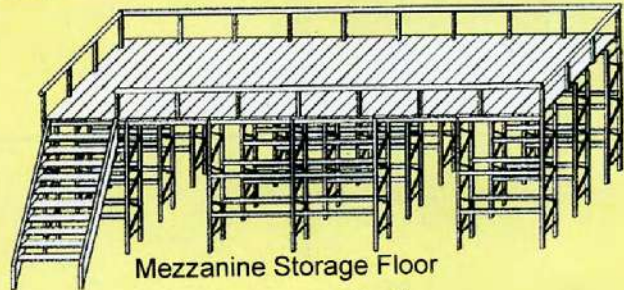

GL UPRIGHT (Blue)

STANDARD LENGTH:

1. 3000mm
2. 4500mm
3. 6000mm

THICKNESS = 2mm

OTHER SIZES ALSO AVAILABLE