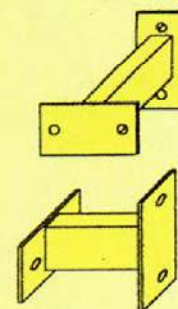

FRAME DETAILS

BOX BEAM (ORANGE)

Length \ Sizes (mm)	80 x 50	100 x 50	125 x 50
2400mm	1000kg	2000kg	2500kg
2400mm		1700kg	2100kg

GL UPRIGHT (Blue)

STANDARD LENGTH:

1. 3000mm
2. 4500mm
3. 6000mm

THICKNESS = 2mm

OTHER SIZES ALSO AVAILABLE

Fork Spacer

Pallet Supports

Drum Cradle

Row Spacers

TYPICAL PALLET RACKING

Frame Protector

Upright Guards

Foot Plate

Safety Lock

Wall Ties